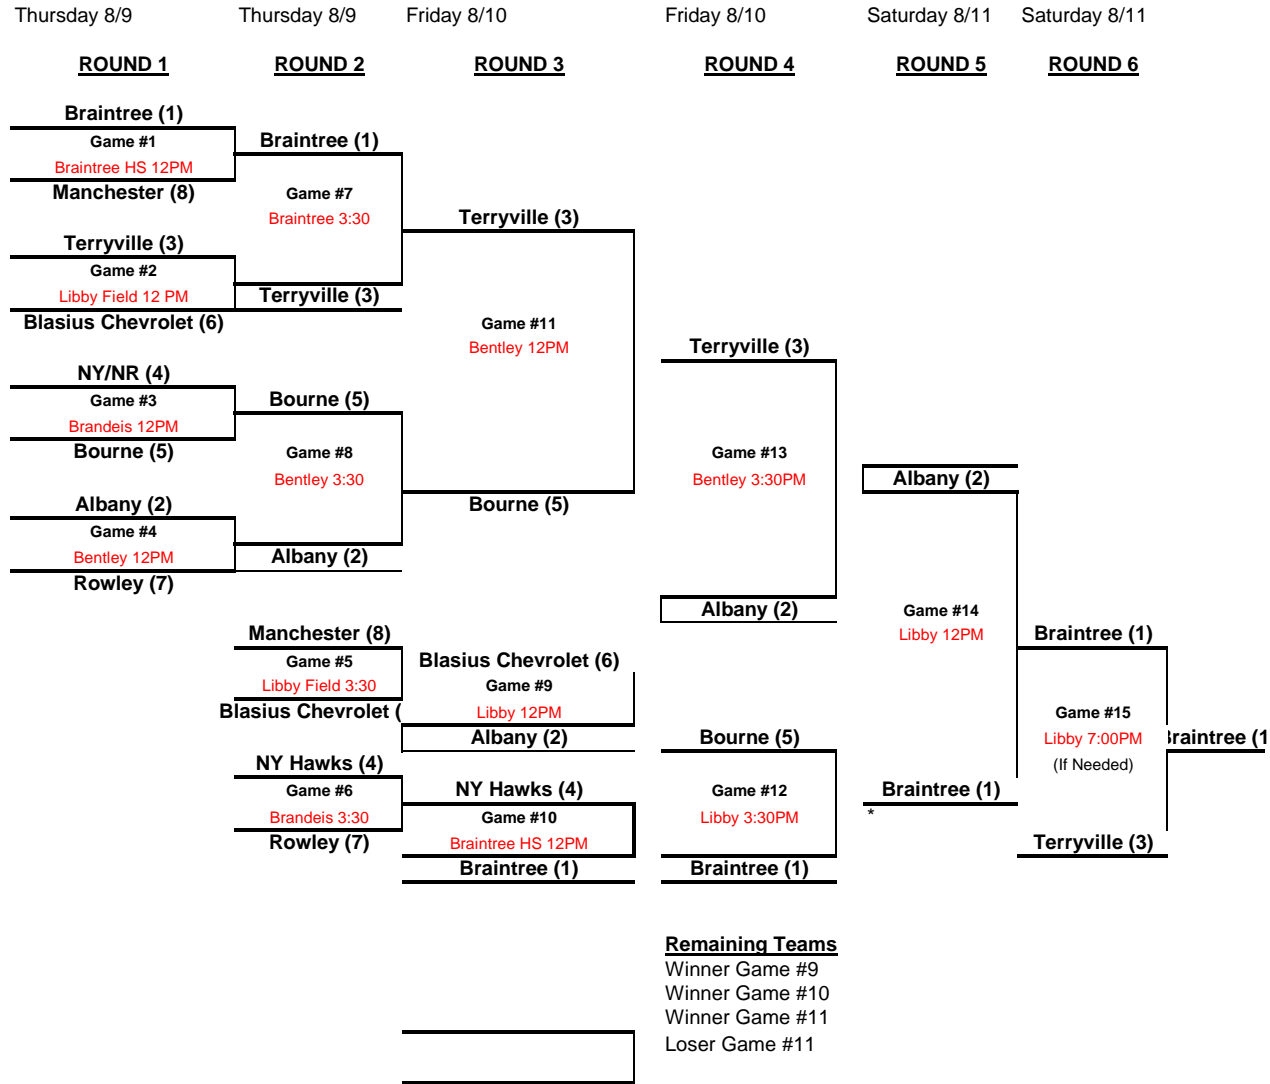

AABC EIGHT TEAM BRACKET 2018 EAST COAST WORLD SERIES

* After the third round, pairings will be determined each round by Rule 211 - AABC Official Handbook

<p>Libby Field, Weymouth</p> <p>Braintree HS</p> <p>Bentley University</p> <p>Brandeis University</p>	<p>92 Middle St., Weymouth, MA 02189</p> <p>128 Town St., Braintree, MA 02184</p> <p>400 Beaver St., Waltham, MA 02452</p> <p>415 South St., Waltham, MA 02453</p>
---	--